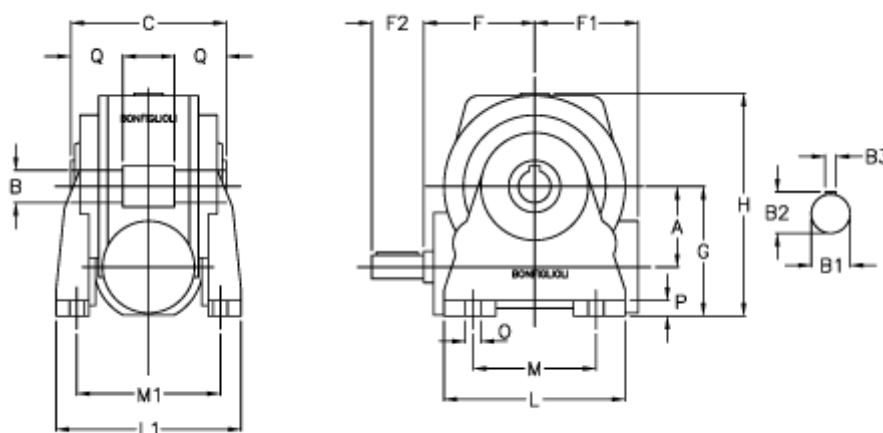

Data Sheet

Article number: 3901030070100

Description: Worm gear with solid input shaft
VF 30N-70-HS

Measures

a	= 30.0	F1 = 46	O = 6.5
B	= 14	F2 = 20	P = 8
B1	= 9	g = 55	Q = 20.5
B2	= 10.2	H = 96.0	
B3	= 3	L = 80	
C	= 55	L1 = 80	
Description = VF 30N-xx-HS		m = 50	
F	= 50.0	M1 = 66.0	